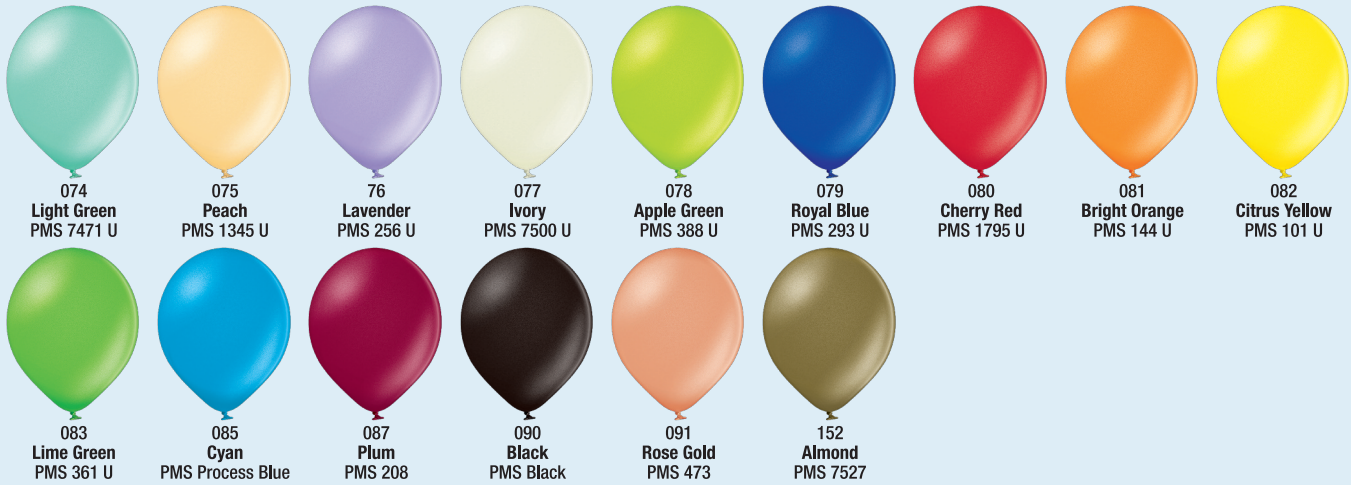

#### Please note:

all Pantone codes are only guide values and can variegate depending on filling level and incidence of light.

### Kristall / Crystal

### Metallic / Metallic

### Chrom/Glossyfarben/Chrome/Glossy colours