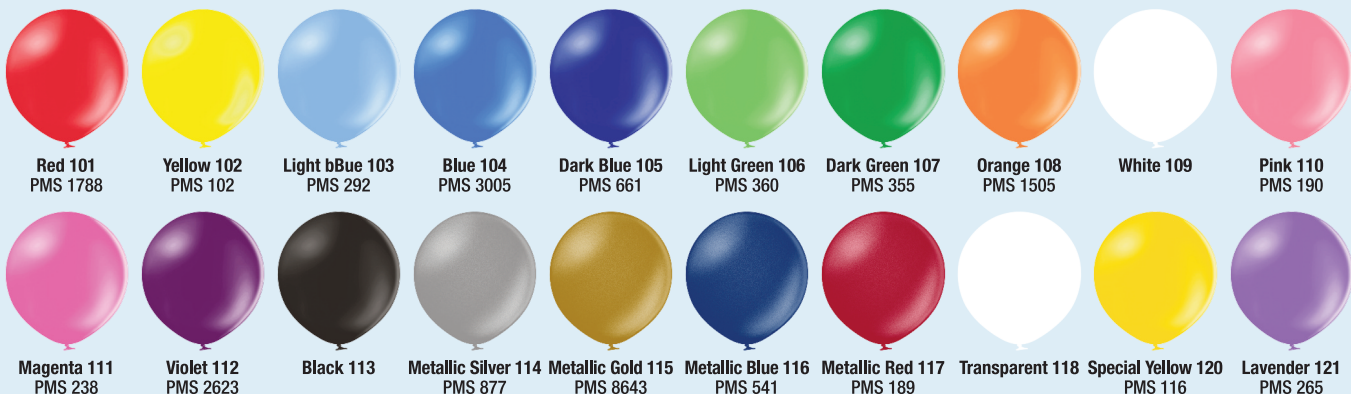

Riesenballonfarben (immer verfügbar)/giant balloon colours (always available)

Alle anderen Pastell-, Kristall- und Metallikfarben auf Anfrage in den Ballongrößen R/250 und R/350 erhältlich!
All other pastel-, crystal- and metallic colours available on request in balloon sizes R/250 and R/350!

BALLONS IN DEKO-QUALITÄT (A/850 + A/100)

Wir informieren Sie gerne über unsere Ballons aus extra dickem Material - besonders langlebig und haltbar!
Ab 10.000 Stück oder Standardballons in Verbindung mit Hi-Float (siehe Seite 42) Preise auf Anfrage.

BALLOONS IN DECORATION QUALITY (A/850+A/100)

We also offer special quality of balloons, especially for decorations with longer lifetime.
Those balloons are produced stronger and guarantee a longer decoration-lifetime.
We offer those balloons beginning of 10.000 pcs. Instead you can use our standard balloons in combination with our Hi Float (page 42).